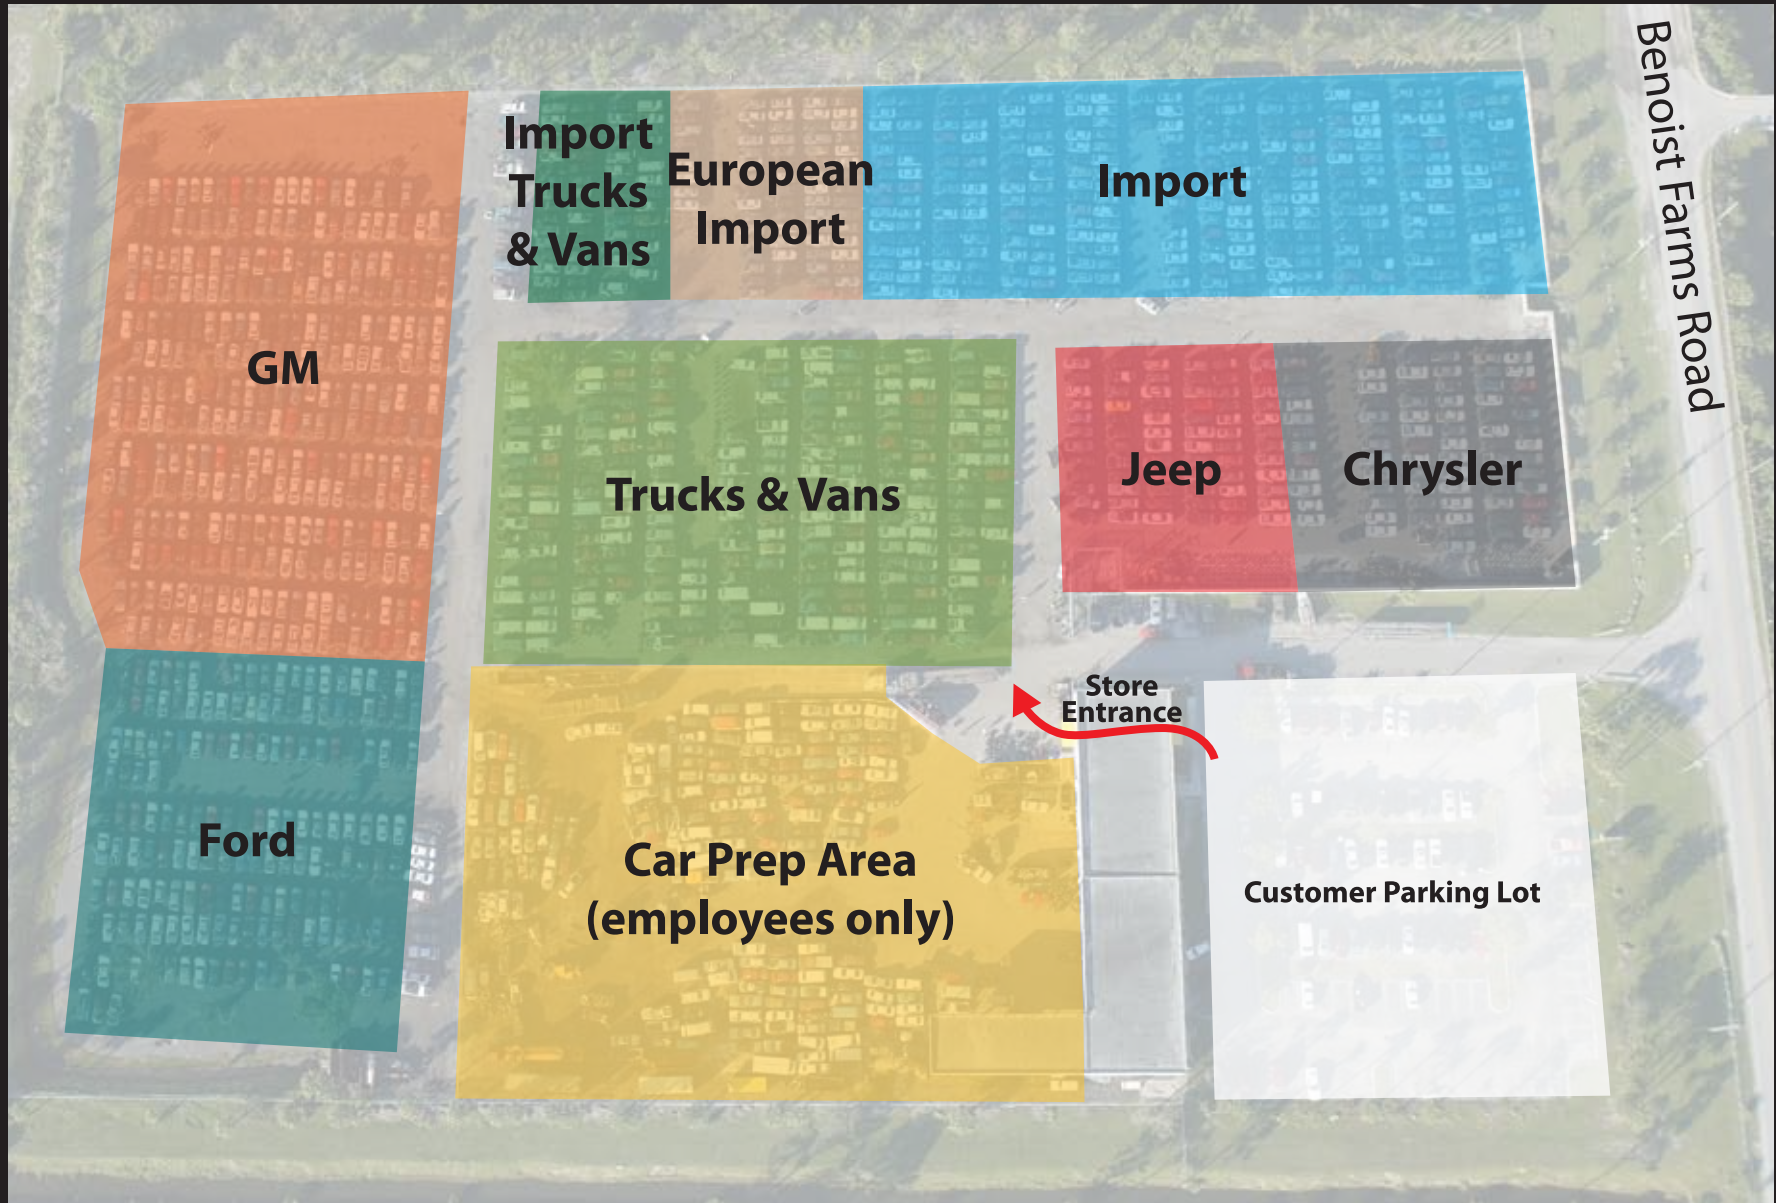

West Palm Beach, FL Store Layout

<http://westpalm.upullandpay.com>

**Used auto parts at
rock bottom prices!**

Open 7 days a week!
(561) 793-3808 551 Benoist Farms Rd.